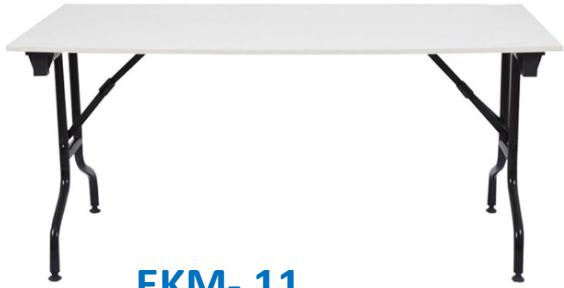

EKM-02

80*140*75 Table for the dining room
Werzalite table-painted metal legs
Werzalite Chair

EKM- 03

Werzalite Round Table +4 Stockable
Chairs

EKM- 04

Compact SquareTable + 4 Monoblok
Chairs

EKM- 07

80*120*75 Octopus Table for the dining room
Werzalite table And Seat - Painted Metal Legs