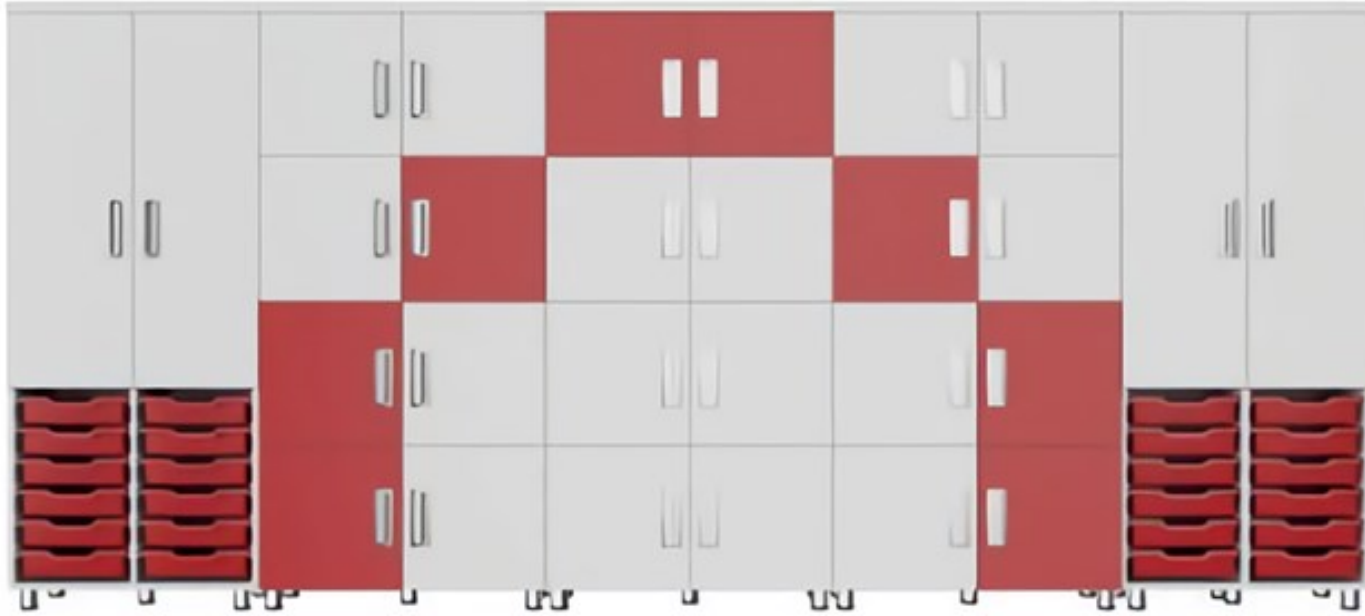

EDL-80189

80* 38*190h student cabinet with 10 doors Metal legs – Locked-Fiberboard

ED-022

80*40*120h student cabinet with 4 doors
Metal legs – Locked-Fiberboard

ED-02

80*40*160h student cabinet with 8 doors
Metal legs – Locked-Fiberboard

ED-03

80*40*190h student cabinet with 10 doors
Metal legs – Locked-Fiberboard

ED-01

120*40*160h student cabinet with 12 doors
Metal legs – Locked-Fiberboard

ED-06

80*40*190h Test cabinet with 3 doors
Metal legs – Locked-Fiberboard